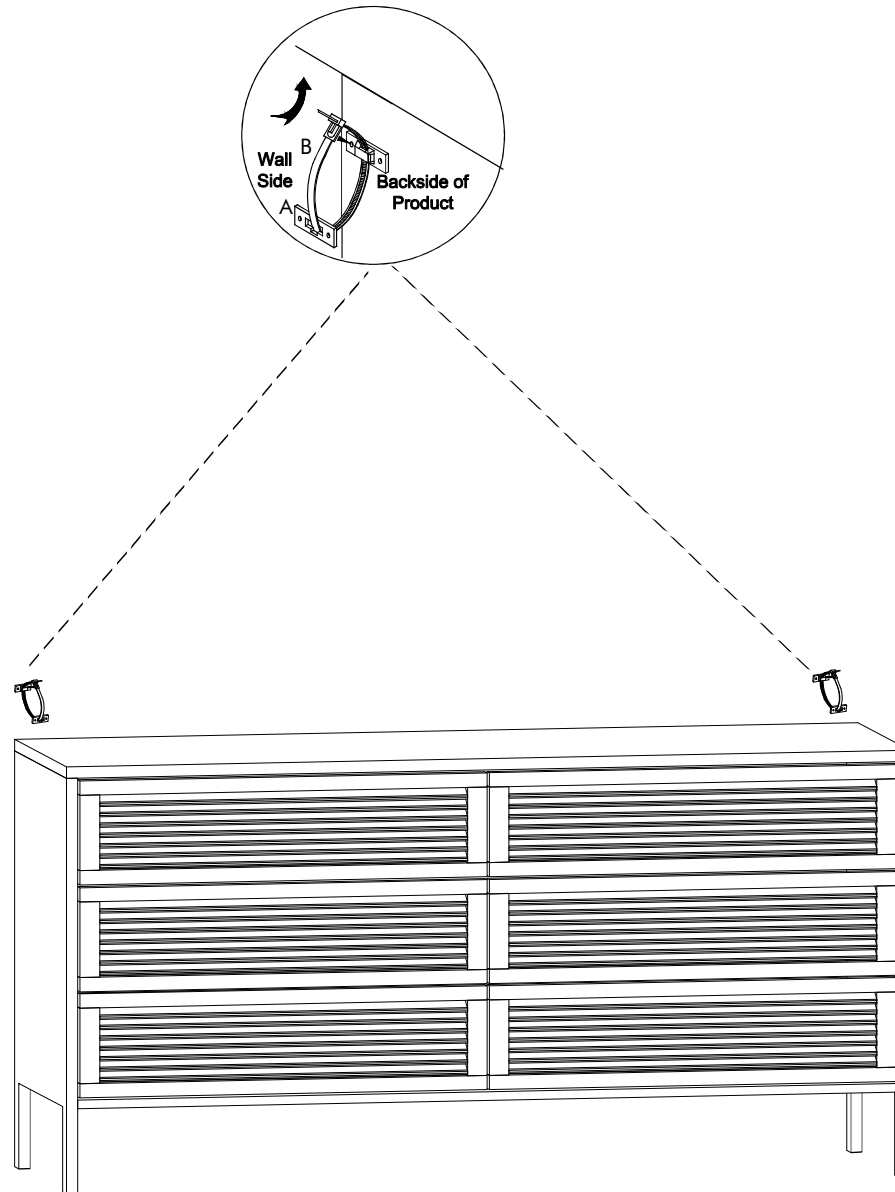

MOE'S

home collection

ASSEMBLY INSTRUCTIONS.

TEEDA 6 DRAWER DRESSER NATURAL

JD-1077-24

THANK YOU FOR YOUR PURCHASE!

PARTS AND HARDWARE.

(A) Wall Clip ,2x 	(B) Zip Tie ,2x 
(C) Screw ,4x 	(D) Screw Plug ,4x 

STEP 1.

NOTES.

Thank you for purchasing this quality product! Be sure to check all packing material carefully for small part that may have come loose inside the carton during shipping.

CAUTION: The item is heavy, assembly should be performed by two people.